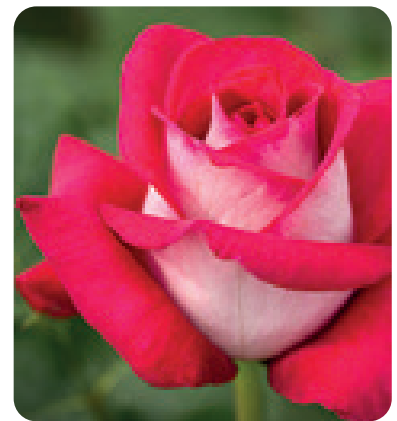

GRANDI PROFUMI
Strong fragrant roses