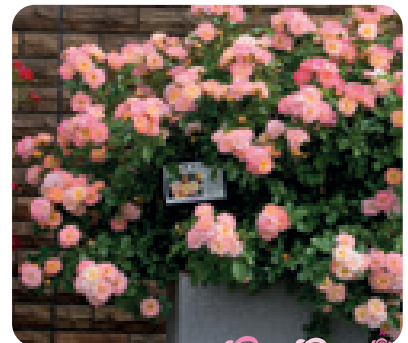

150404 **PEACH DRIFT**
Meiggili

Ø 19 H 5 30-40