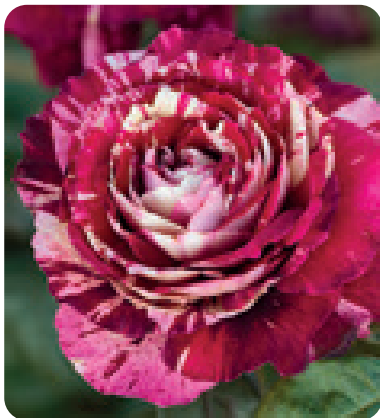

GRANDI PROFUMI
Strong fragrant roses