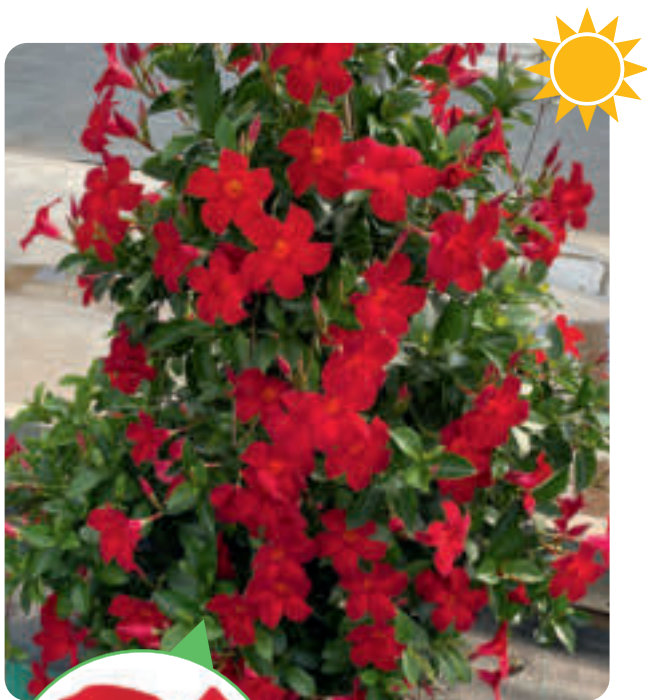

1

995025 **FASHION RED**